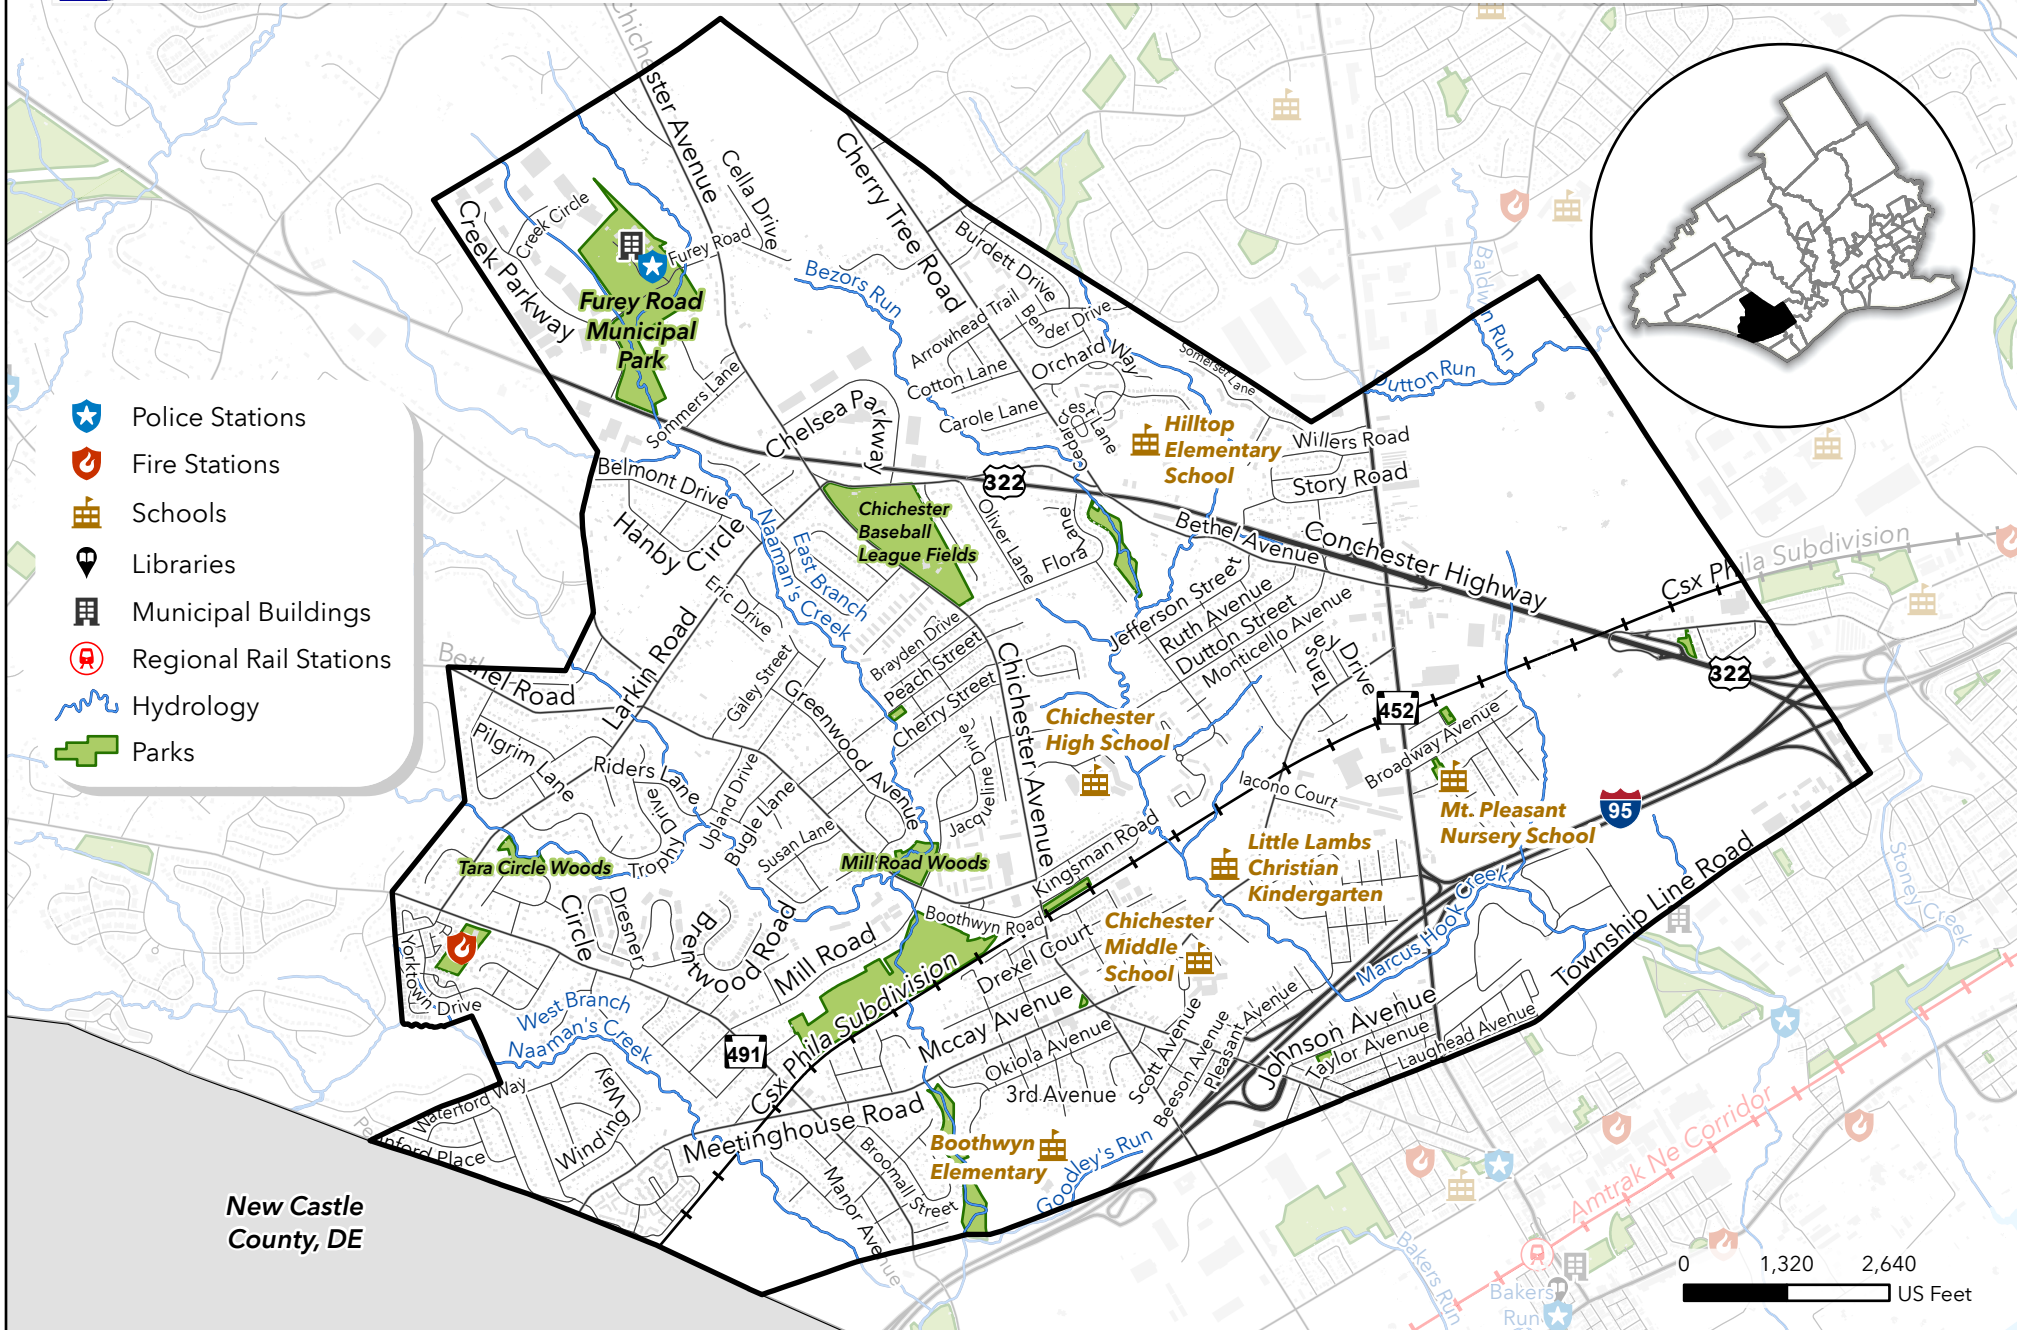

# DELAWARE COUNTY

## Upper Chichester Township

-  Police Stations
-  Fire Stations
-  Schools
-  Libraries
-  Municipal Buildings
-  Regional Rail Stations
-  Hydrology
-  Parks

New Castle  
County, DE